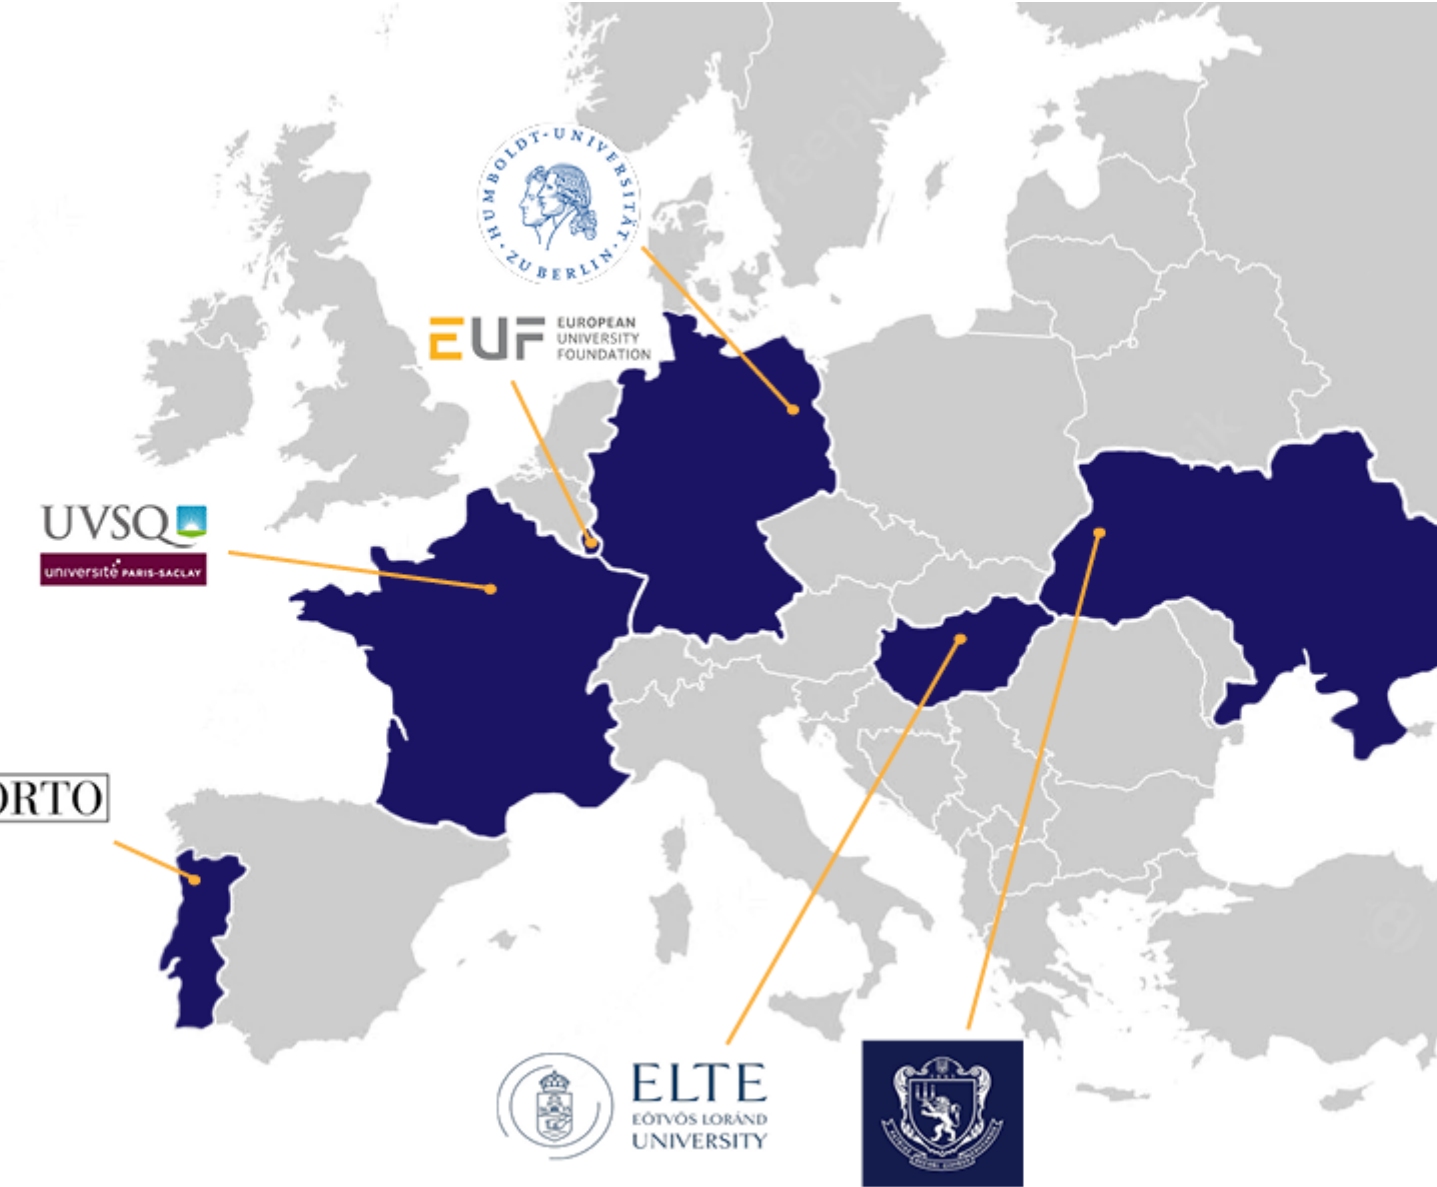

PARTNERS

The partners are:

» **University of Versailles Saint-Quentin-en-Yvelines** (UVSQ, member of Université Paris Saclay, France)

» **UPORTO** (Universidade Do Porto, Portugal)

» **EUF** (European University Foundation, Luxembourg)

» **ELTE** (Eötvös Loránd Tudományegyetem, Hungary)

» **Humboldt University of Berlin** (Germany)

» **National University of Lviv** (Ukraine)